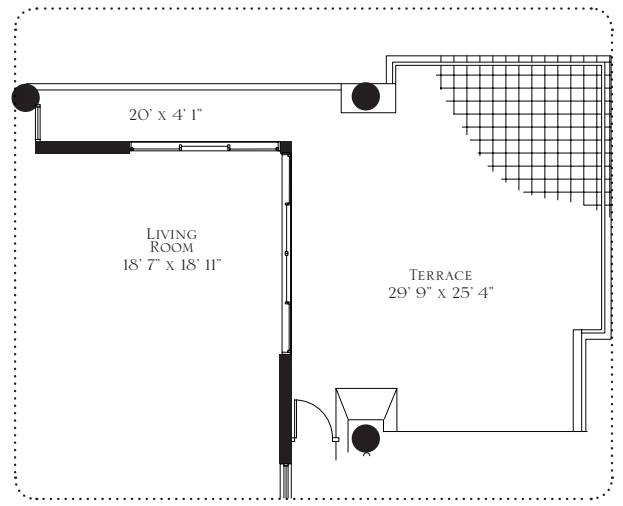

MONARCH

(407) 426-8452
 MONARCHORLANDO.COM

pellatt

3 BEDROOM } 3 BATHS

LIVING:	1,975
BALCONY:	363
TOTAL SPACE:	2,338

(pellatt **Level 6** variation)

LIVING:	1,975
TERRACE:	800
TOTAL SPACE:	2,775

Floor plans are artist representations and may vary somewhat in precise detail and dimension. ORAL REPRESENTATIONS CANNOT BE RELIED UPON AS CORRECTLY STATING THE REPRESENTATIONS OF THE DEVELOPER. FOR CORRECT REPRESENTATIONS, REFERENCE SHOULD BE MADE TO THE DOCUMENTS REQUIRED BY SECTION 718.503, FLORIDA STATUTES, TO BE FURNISHED BY A DEVELOPER TO A BUYER OR LESSEE.