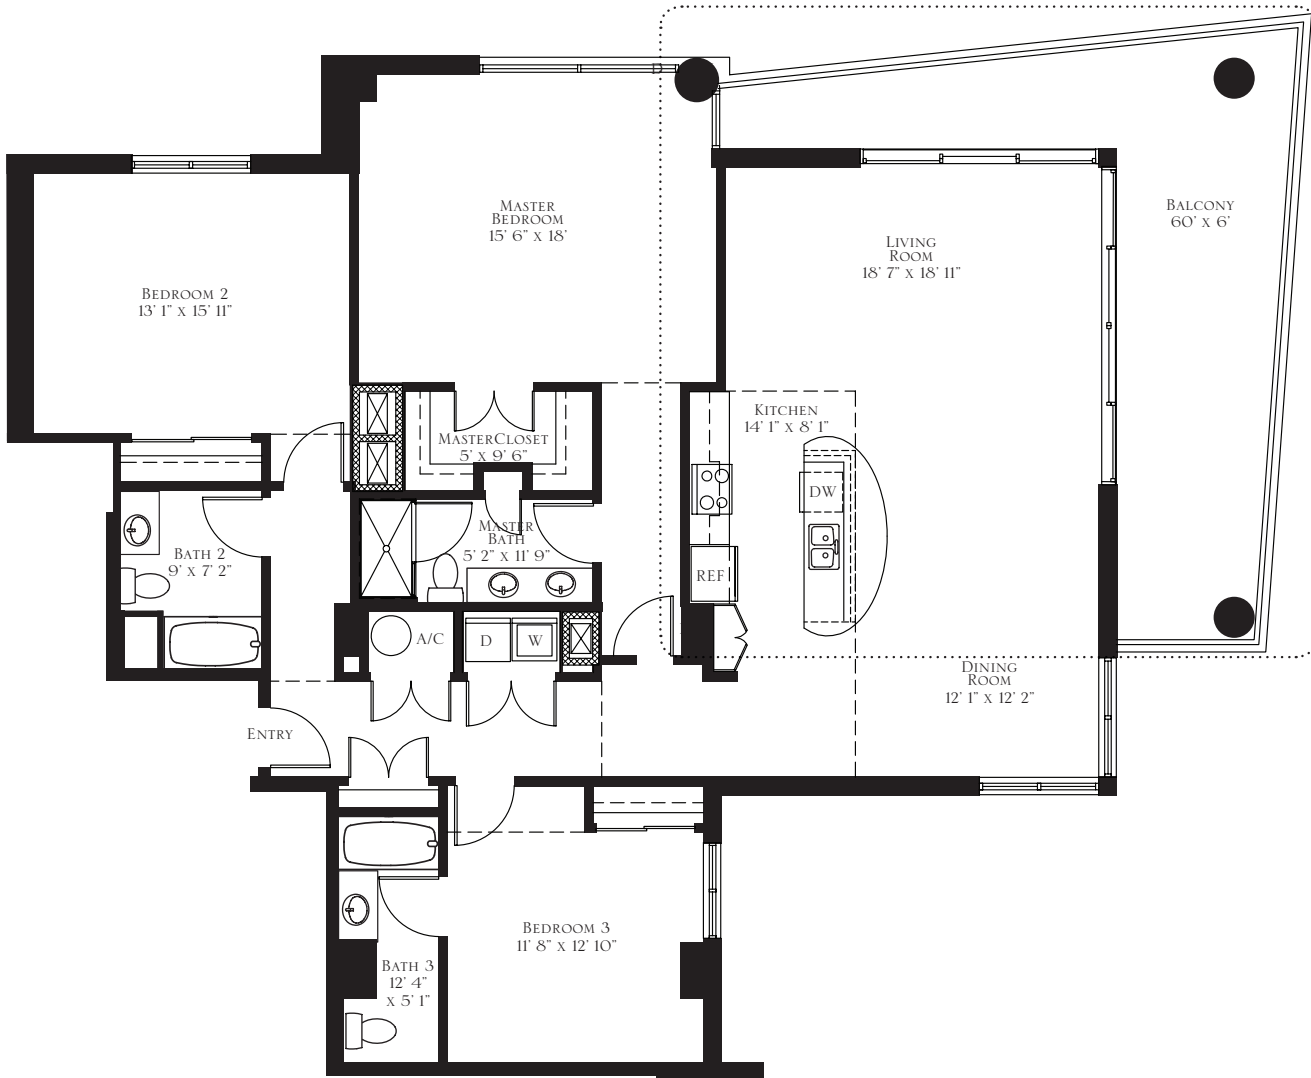

MONARCH

(407) 426-8452
 MONARCHORLANDO.COM

pellatt

3 BEDROOM } 3 BATHS

LIVING:	1,975
BALCONY:	363
TOTAL SPACE:	2,338

(pellatt **Level 6** variation)

LIVING:	1,975
TERRACE:	800
TOTAL SPACE:	2,775

Floor plans are artist representations and may vary somewhat in precise detail and dimension. ORAL REPRESENTATIONS CANNOT BE RELIED UPON AS CORRECTLY STATING THE REPRESENTATIONS OF THE DEVELOPER. FOR CORRECT REPRESENTATIONS, REFERENCE SHOULD BE MADE TO THE DOCUMENTS REQUIRED BY SECTION 718.503, FLORIDA STATUTES, TO BE FURNISHED BY A DEVELOPER TO A BUYER OR LESSEE.