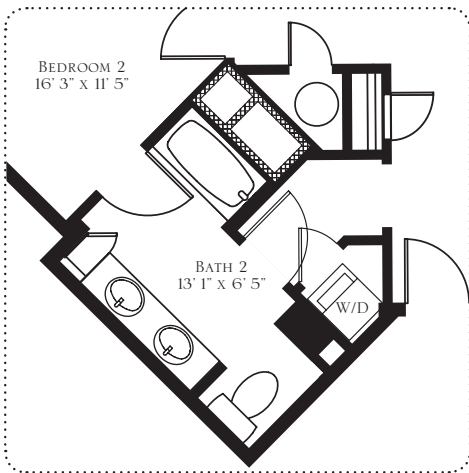

vasart

2 BEDROOM } 2 BATHS

LIVING:	1,558
BALCONY:	194
TOTAL SPACE:	1,752

(vasart "A" plan variation)

(vasart "B" plan variation)

Floor plans are artist representations and may vary somewhat in precise detail and dimension. ORAL REPRESENTATIONS CANNOT BE RELIED UPON AS CORRECTLY STATING THE REPRESENTATIONS OF THE DEVELOPER. FOR CORRECT REPRESENTATIONS, REFERENCE SHOULD BE MADE TO THE DOCUMENTS REQUIRED BY SECTION 718.503, FLORIDA STATUTES, TO BE FURNISHED BY A DEVELOPER TO A BUYER OR LESSEE.