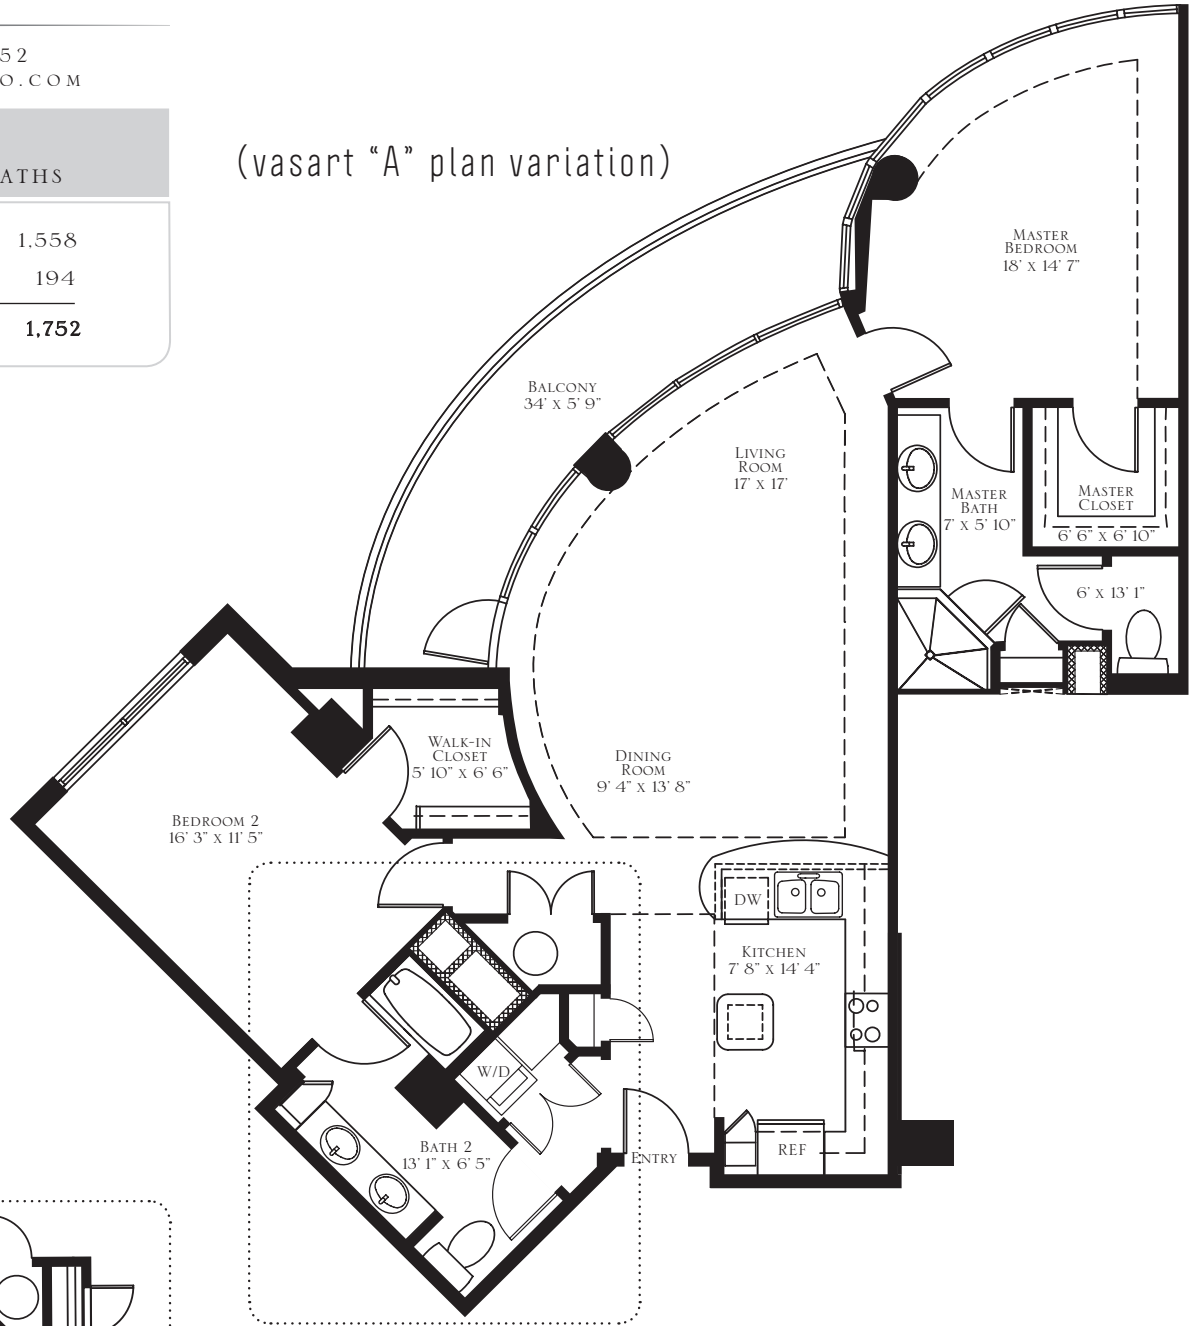

vasart

2 BEDROOM } 2 BATHS

LIVING:	1,558
BALCONY:	194
TOTAL SPACE:	1,752

(vasart "A" plan variation)

(vasart "B" plan variation)

Floor plans are artist representations and may vary somewhat in precise detail and dimension. ORAL REPRESENTATIONS CANNOT BE RELIED UPON AS CORRECTLY STATING THE REPRESENTATIONS OF THE DEVELOPER. FOR CORRECT REPRESENTATIONS, REFERENCE SHOULD BE MADE TO THE DOCUMENTS REQUIRED BY SECTION 718.503, FLORIDA STATUTES, TO BE FURNISHED BY A DEVELOPER TO A BUYER OR LESSEE.