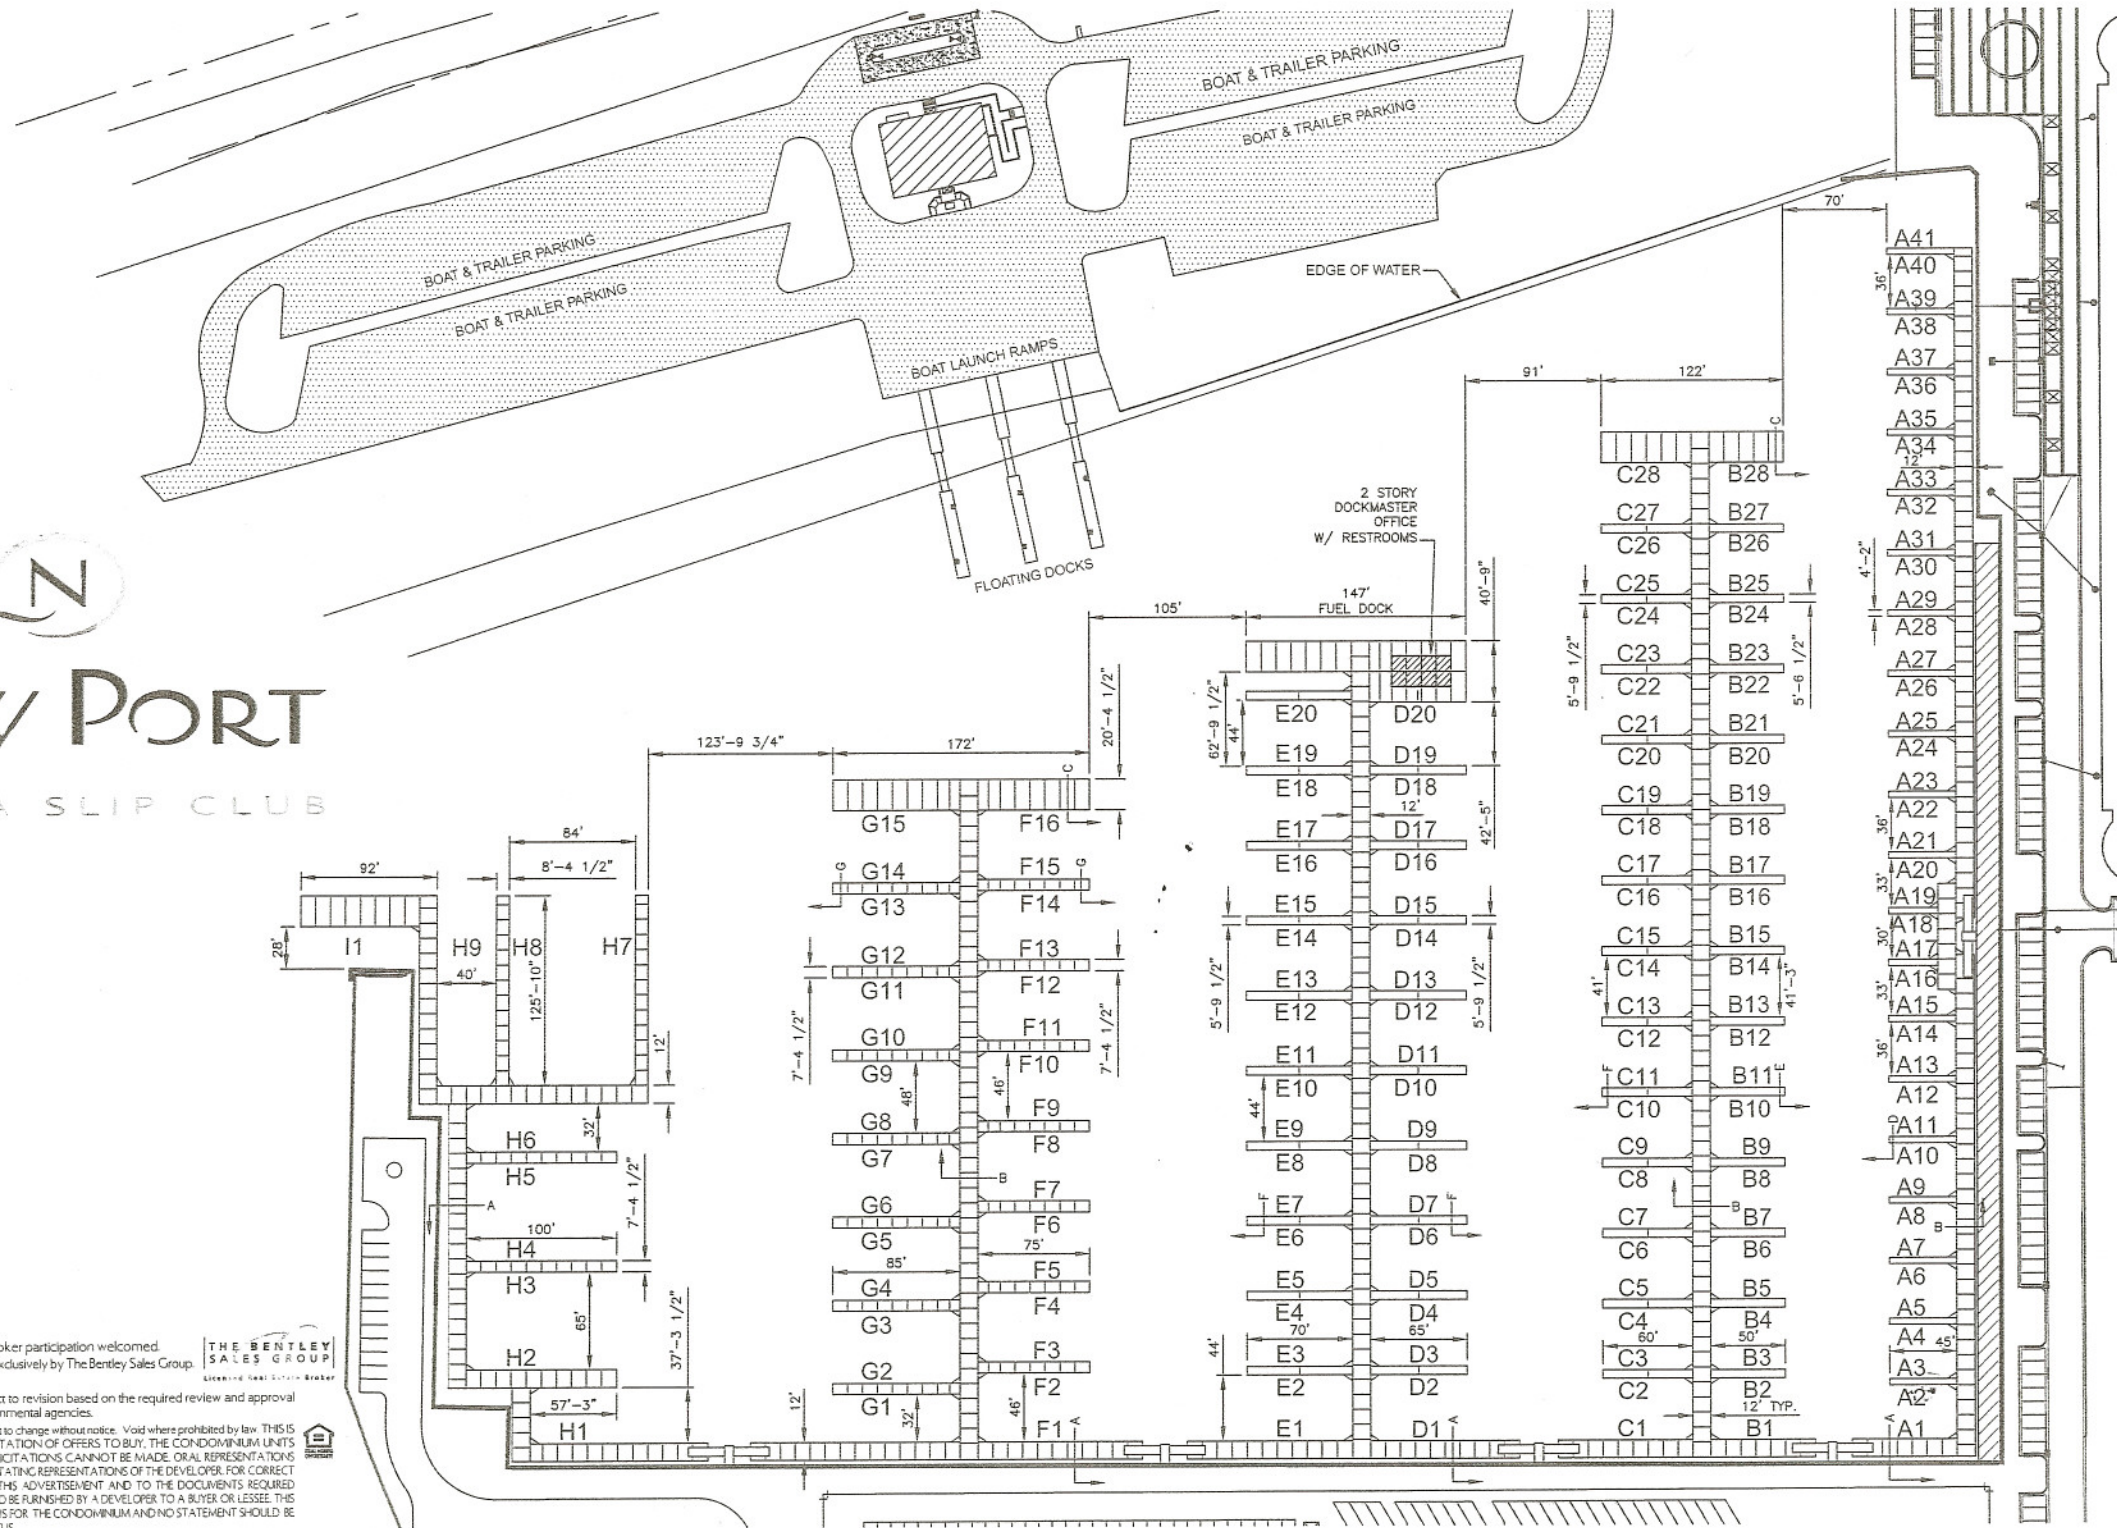

NEW PORT

MARINA SLIP CLUB

ECOGROUP Broker participation welcomed. Offered exclusively by The Bentley Sales Group. THE BENTLEY SALES GROUP