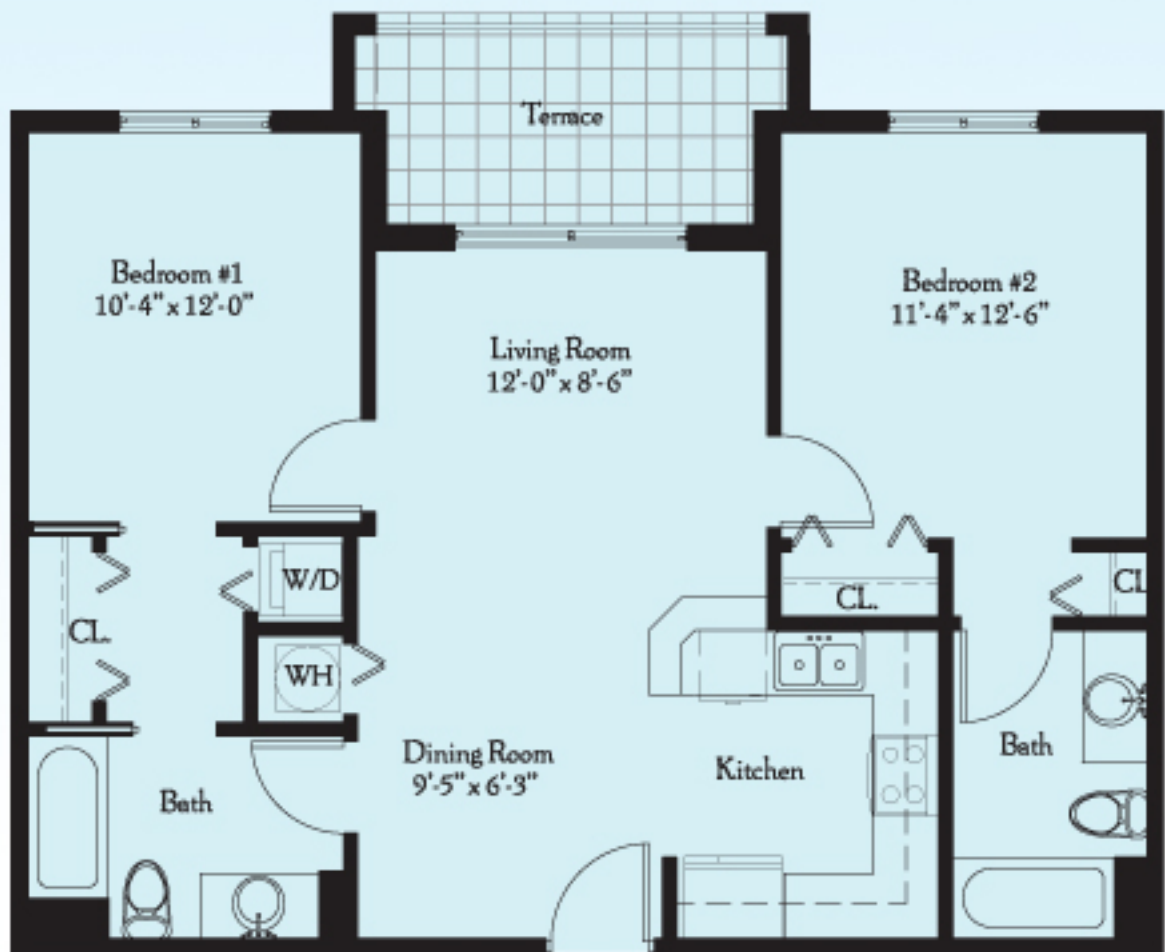

Unit A

A/C Area: 862 sq. ft. | Terrace: 88 sq. ft. | Total Area: 950 sq. ft.

www.XploreYourDreams.com | 888-921-COVE