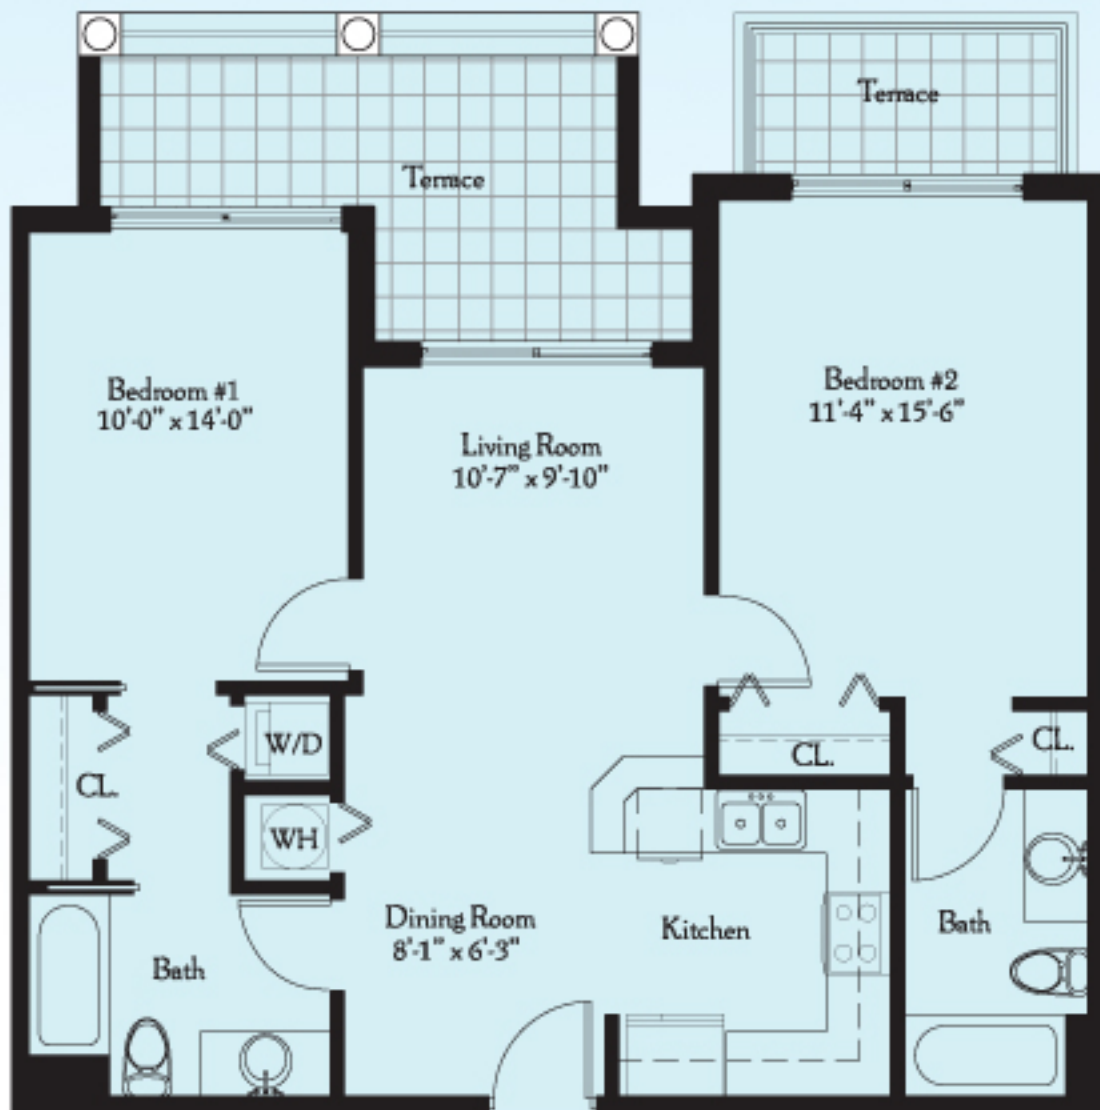

Unit A.3

A/C Area: 917 sq. ft. | Terrace: 189 sq. ft. | Total Area: 1,106 sq. ft.

www.XploreYourDreams.com | 888-921-COVE