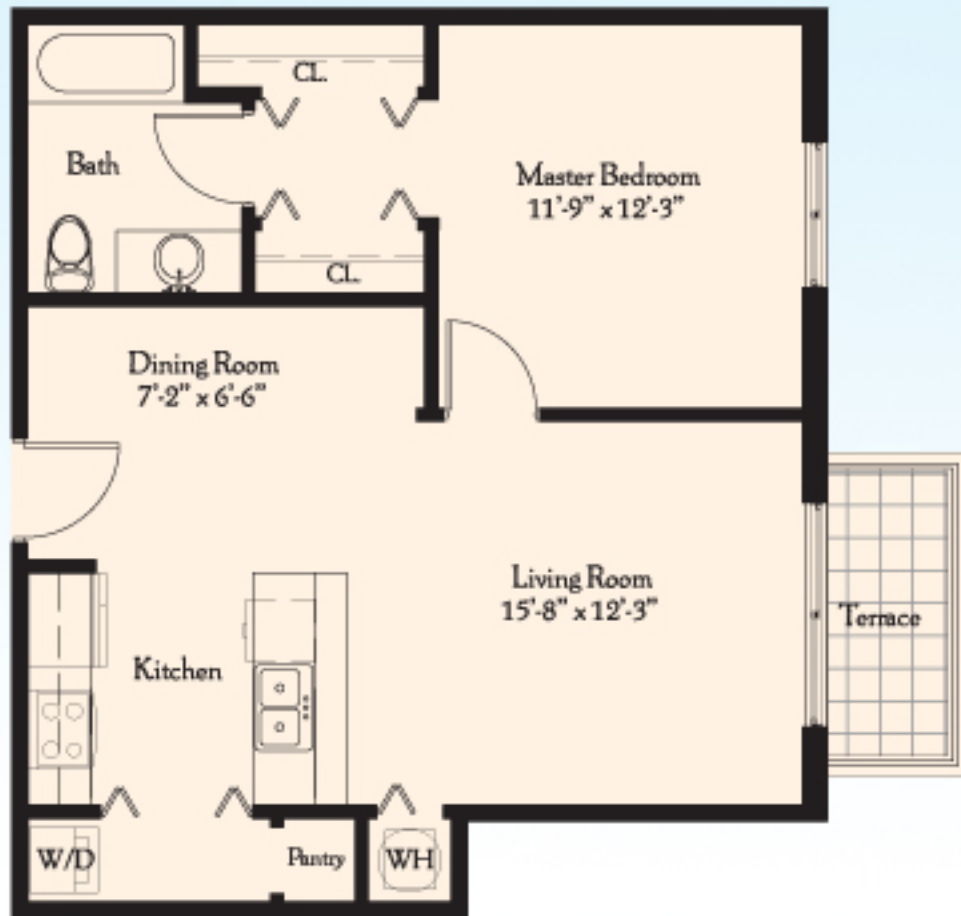

Unit B

A/C Area: 698 sq. ft. | Terrace: 47 sq. ft. | Total Area: 745 sq. ft.

www.XploreYourDreams.com | 888-921-COVE