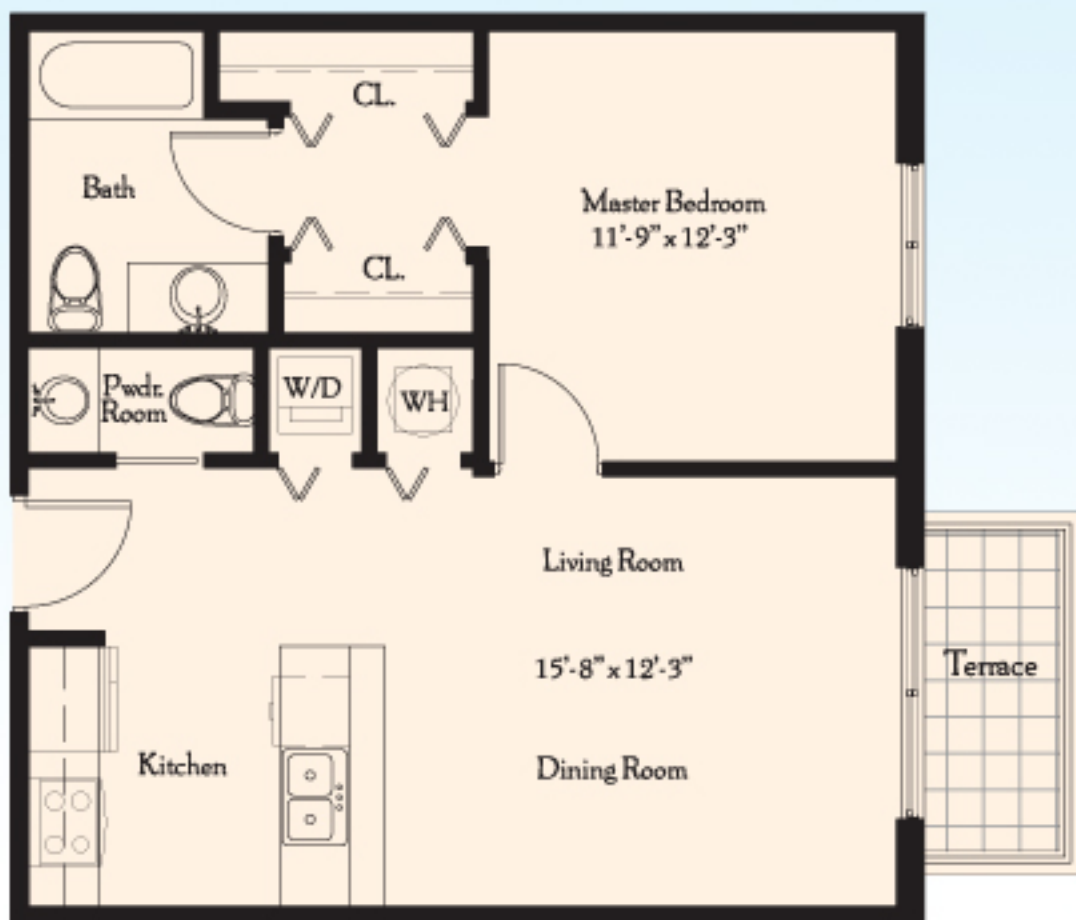

# Unit B.1

A/C Area: 654 sq. ft. | Terrace: 47 sq. ft. | Total Area: 701 sq. ft.

[www.XploreYourDreams.com](http://www.XploreYourDreams.com) | 888-921-COVE